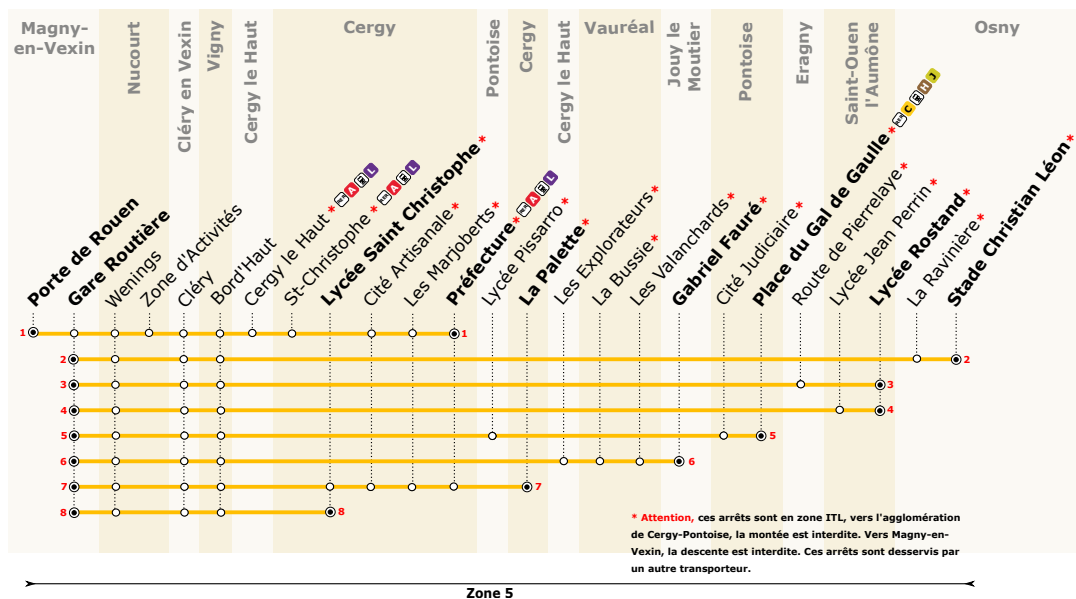

95-50

MAGNY EN VEXIN Porte de Rouen → OSNY Stade Christian Léon

Horaires valables à compter du 04 janvier 2021

Du lundi au vendredi

| | | Numéro de courses | | 3 | 2 | 6 | 4 | 5 | 8 | 7 | 8 | 1 |
|------------------|------------------------|-------------------|--|------|------|------|------|------|------|------|------|-------|
| MAGNY EN VEXIN | Porte de Rouen | | | | | | | | | | | 19:02 |
| | Gare Routière | | | 7:25 | 7:25 | 7:30 | 7:30 | 7:30 | 7:35 | 7:35 | 7:35 | 19:05 |
| NUCOURT | Wenings | | | 7:32 | 7:32 | 7:35 | 7:35 | 7:35 | 7:40 | 7:40 | 7:40 | 19:12 |
| | Zone d'activités | | | | | | | | | | | 19:13 |
| CLÉRY EN VEXIN | Cléry | | | 7:36 | 7:36 | 7:40 | 7:40 | 7:40 | 7:45 | 7:45 | 7:45 | 19:19 |
| VIGNY | Bord'Haut | | | 7:43 | 7:43 | 7:47 | 7:47 | 7:47 | 7:52 | 7:52 | 7:52 | 19:26 |
| CERGY LE HAUT | Cergy Le Haut | | | | | | | | | | | 19:36 |
| CERGY | St-Christophe | | | | | | | | | | | 19:41 |
| | Lycée St-Christophe | | | | | | | | 8:12 | 8:12 | 8:12 | |
| | Cité Artisanale | | | | | | | | | 8:19 | | 19:46 |
| | Les Marjoberts | | | | | | | | | 8:21 | | 19:48 |
| | Préfecture | | | | | | | | | 8:23 | | 19:51 |
| PONTOISE | Lycée Pissarro | | | | | | | 8:07 | | | | |
| CERGY | La Palette | | | | | | | | | 8:25 | | |
| CERGY LE HAUT | Les Explorateurs | | | | | 8:03 | | | | | | |
| VAUREAL | La Bussie | | | | | 8:11 | | | | | | |
| | Les Valanchards | | | | | 8:15 | | | | | | |
| JOUY LE MOUTIER | Gabriel Fauré | | | | | 8:20 | | | | | | |
| PONTOISE | Cité Judiciaire | | | | | | | 8:14 | | | | |
| | Place du Gal de Gaulle | | | | | | | 8:18 | | | | |
| ERAGNY | Route de Pierrelaye | | | 8:05 | | | | | | | | |
| ST OUEN L'AUMONE | Lycée Jean Perrin | | | | | | 8:12 | | | | | |
| | Lycée Rostand | | | 8:17 | | | 8:22 | | | | | |
| OSNY | La Ravinière | | | | 8:03 | | | | | | | |
| | Stade Christian Léon | | | | 8:07 | | | | | | | |